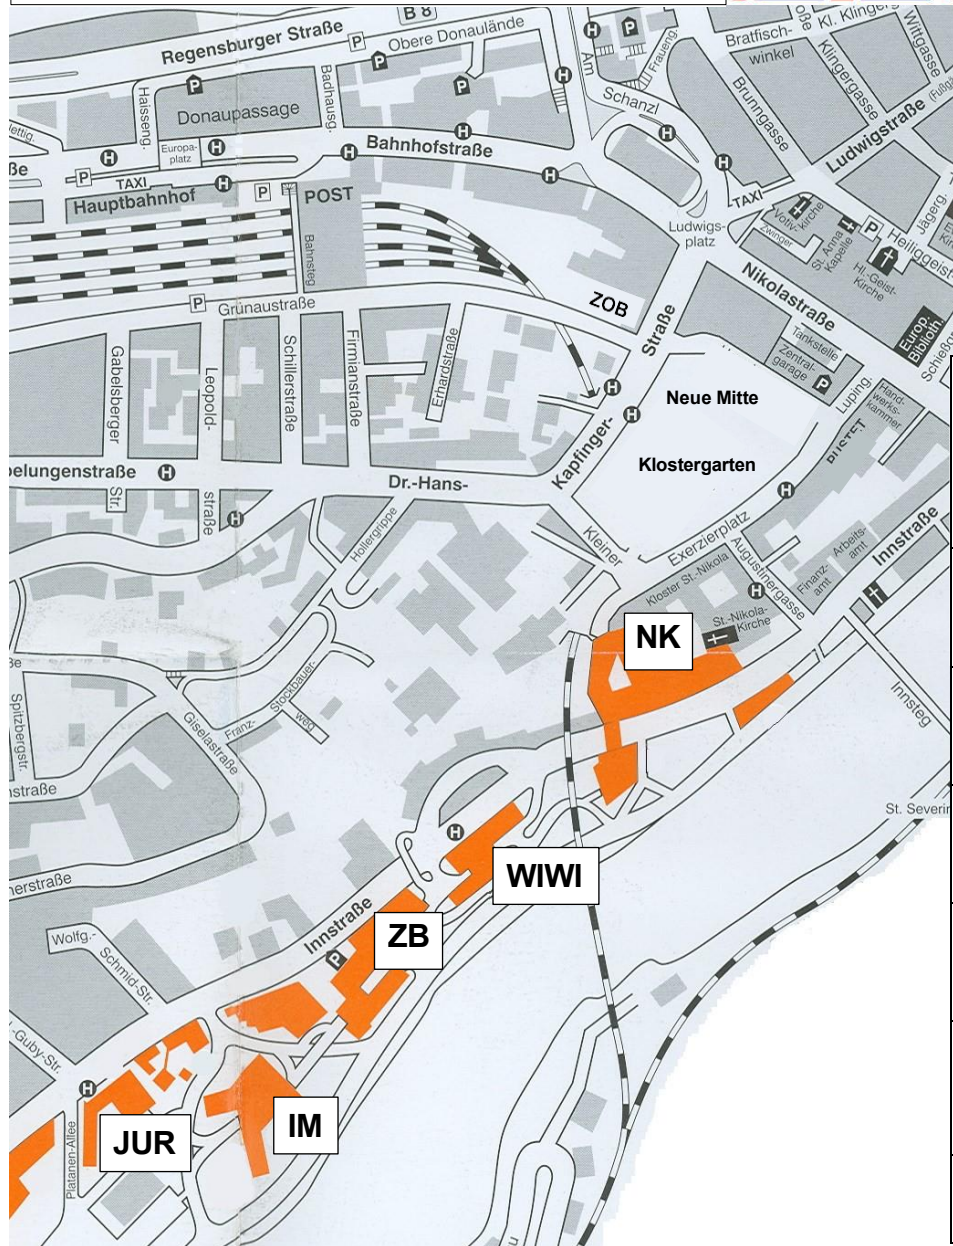

# Map of the University Library of Passau and the State Library of Passau

<b>ZB</b>	<p><b>Central Library</b> Innstraße 29, 94032 Passau, <a href="http://www.ub-passau.de">www.ub-passau.de</a> Circulation Desk: Tel.: 0851/509-1610</p> <p>Reading room and book tower with open access collection in general, social sciences and humanities, <b>collection point for magazine and interlibrary loan</b>, study room, training room, Library Lounge and online meeting space</p>
<b>NK</b>	<p><b>Reading room Nikolakloster</b> Innstraße 40, Tel.: 0851/509-1611</p> <p>Open access collection in linguistics and literary studies, and selected sections of law (see page 2)</p>
<b>WIWI</b>	<p><b>Reading room Business Administration and Economics</b> Innstraße 27, Tel.: 0851/509-1612</p> <p>Open access collection in economics</p>
<b>IM</b>	<p><b>Reading room Computer Science and Mathematics</b> Innstraße 33, Tel.: 0851/509-1613</p> <p>Open access collection in computer science and mathematics, group study room</p>
<b>JUR</b>	<p><b>Reading room Juridicum</b> Innstraße 39, Tel.: 0851/509-1616</p> <p>Open access collection of selected sections of law (see page 2), group study room and online meeting space</p>
<p>In addition to <b>specialist literature</b>, the open access collections in the individual reading rooms also include a collection of <b>textbooks, academic journals and course reserves</b>.</p> <p>Each reading room has public <b>photocopiers, scanners, research and study areas</b>.</p>	
<b>SB</b>	<p><b>State Library of Passau</b> Michaeligasse 11, Tel. 0851/756440-0, <a href="http://www.staatliche-bibliothek-passau.de">www.staatliche-bibliothek-passau.de</a></p>

# Library Locations at the University Library Passau

Each book is labeled with a call number. The initial part of the call number consists of a numerical location code (followed by subject letters), which indicates the item's physical location within the library.