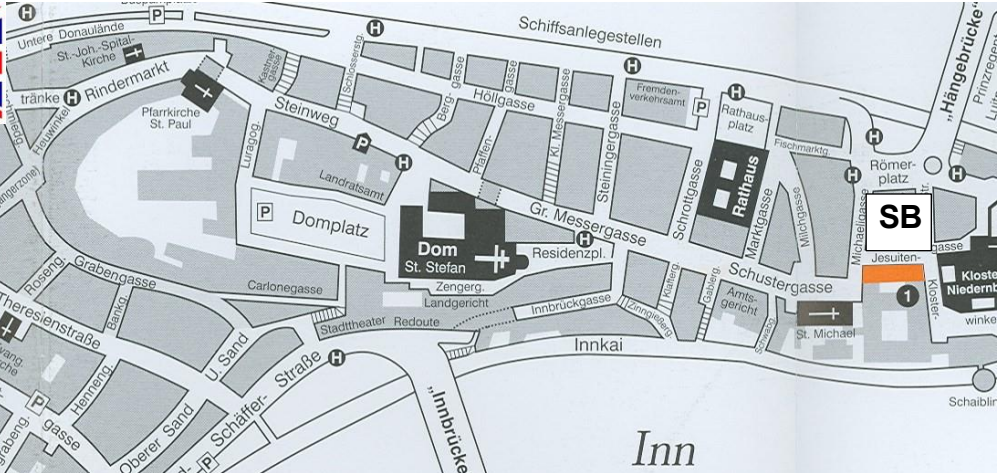

# Map of the University Library of Passau and the State Library of Passau

<b>ZB</b>	<p><b>Central Library</b> Innstraße 29, 94032 Passau, <a href="http://www.ub-passau.de">www.ub-passau.de</a> Circulation Desk: Tel.: 0851/509-1610</p> <p>Reading room and book tower with open access collection in general, social sciences and humanities, <b>collection point for magazine and interlibrary loan</b>, study room, training room, Library Lounge and online meeting space</p>
<b>NK</b>	<p><b>Reading room Nikolakloster</b> Innstraße 40, Tel.: 0851/509-1611</p> <p>Open access collection in linguistics and literary studies, and selected sections of law (see page 2)</p>
<b>WIWI</b>	<p><b>Reading room Business Administration and Economics</b> Innstraße 27, Tel.: 0851/509-1612</p> <p>Open access collection in economics</p>
<b>IM</b>	<p><b>Reading room Computer Science and Mathematics</b> Innstraße 33, Tel.: 0851/509-1613</p> <p>Open access collection in computer science and mathematics, group study room</p>
<b>JUR</b>	<p><b>Reading room Juridicum</b> Innstraße 39, Tel.: 0851/509-1616</p> <p>Open access collection of selected sections of law (see page 2), group study room and online meeting space</p>
<p>In addition to <b>specialist literature</b>, the open access collections in the individual reading rooms also include a collection of <b>textbooks, academic journals and course reserves</b>.</p> <p>Each reading room has public <b>photocopiers, scanners, research and study areas</b>.</p>	
<b>SB</b>	<p><b>State Library of Passau</b> Michaeligasse 11, Tel. 0851/756440-0, <a href="http://www.staatliche-bibliothek-passau.de">www.staatliche-bibliothek-passau.de</a></p>

# Library Locations at the University Library Passau

Each book is labeled with a call number. The initial part of the call number consists of a numerical location code (followed by subject letters), which indicates the item's physical location within the library.